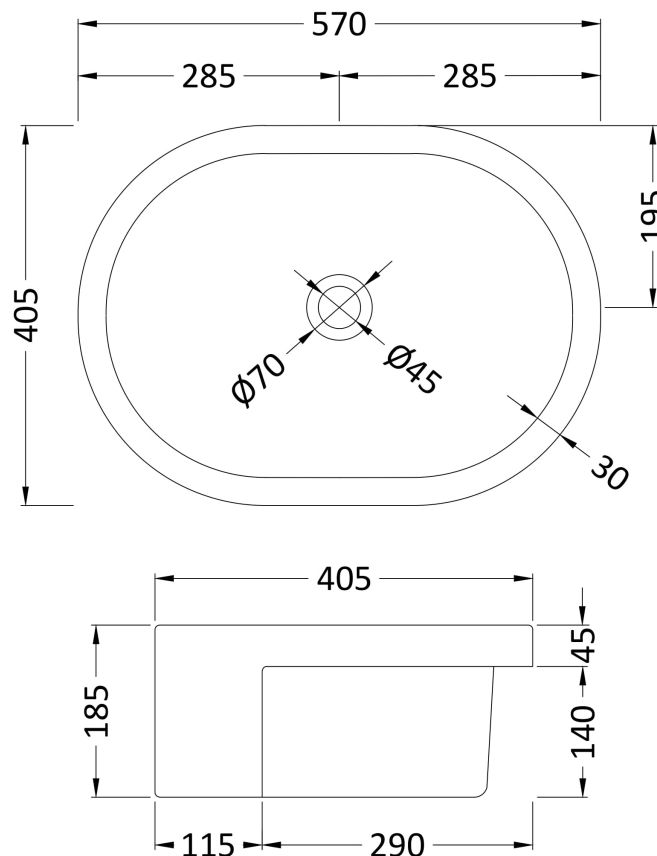

Sales Code: NBV173

Description: Oval Semi Recess Basin W560xd400xh185

### Product Dimensions

Height (mm):	0
Width (mm):	0
Depth (mm):	0
Nett Weight (kg):	13.5

### Packaging Dimensions

Height (mm):	200
Width (mm):	575
Depth (mm):	415
Gross Weight (kg):	14

### Outer Box Dimensions (If Applicable)

Height (mm):	
Width (mm):	
Depth (mm):	
Gross Weight (kg):	
Barcode:	5056211851592