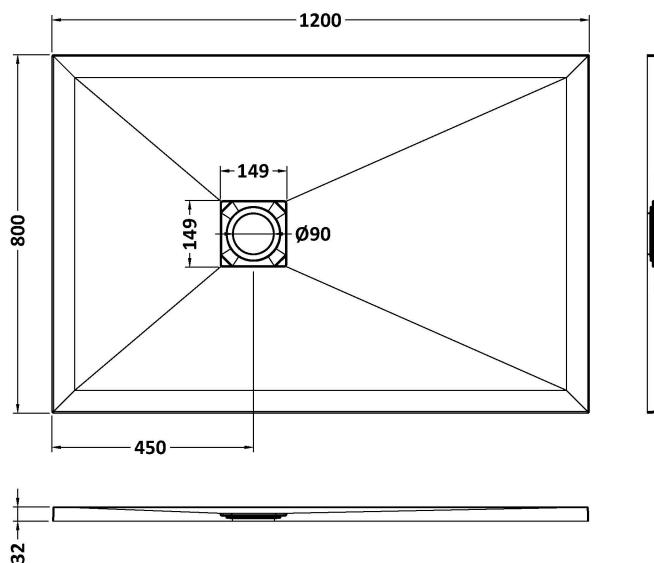

**Sales Code:** NLT61023

**Description:** Rectangular Shower Tray 1200X800

### Product Dimensions

Length (mm):	0
Width (mm):	0
Height (mm):	0
Nett Weight (kg):	38,2

### Packaging Dimensions

Length (mm):	1240
Width (mm):	840
Height (mm):	73
Gross Weight (kg):	38,2

### Outer Box Dimensions (If Applicable)

Length (mm):	
Width (mm):	
Height (mm):	
Gross Weight (kg):	
Barcode:	5056462656243