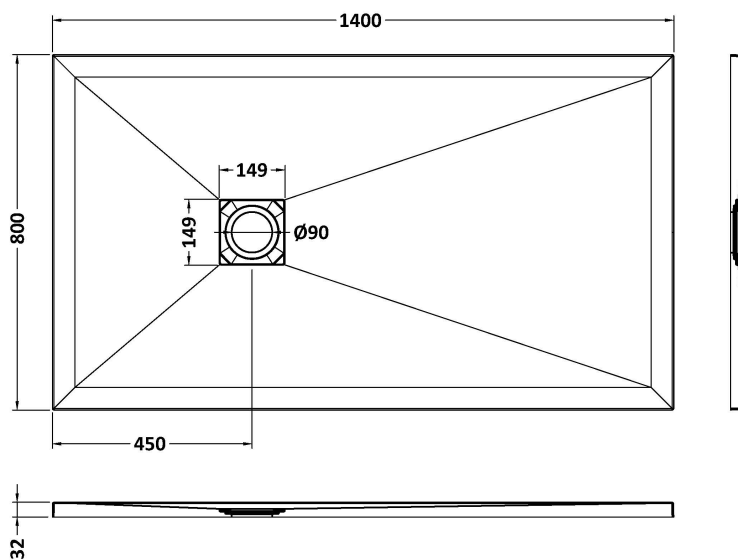

Sales Code: NLT61033

Description: Rectangular Shower Tray 1400X800

Product Dimensions

Length (mm):	0
Width (mm):	0
Height (mm):	0
Nett Weight (kg):	41.95

Packaging Dimensions

Length (mm):	1440
Width (mm):	840
Height (mm):	73
Gross Weight (kg):	41.95

Packaging Data

Box Colour:	Shrinkwrap & Polystyrene
Box Qty:	0
Label Size:	0 x 0
Label Colour:	White Label
Label Qty:	0

Outer Box Dimensions (If Applicable)

Length (mm):	
Width (mm):	
Height (mm):	
Gross Weight (kg):	
Barcode:	5056462656304

Product Details

Country of Origin:	United Kingdom
Fitting Instruction:	Yes
CE & UKCA:	Yes
Colour/Finish:	Slate White
Product Material:	Acrylic Capped ABS Caco3 & Pu
Material Colour Reference:	Slate White
Radius:	0
Waste Required (mm):	0
Compatible with Leg Kit:	No