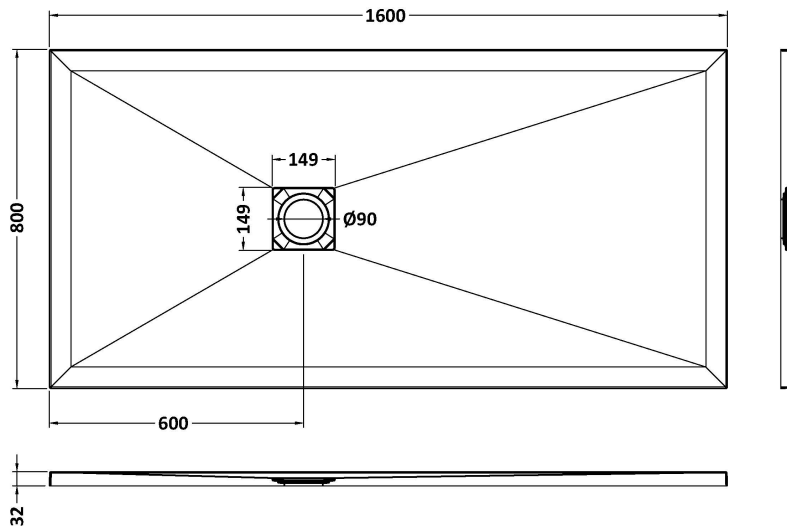

Sales Code: NLT61053

Description: Rectangular Shower Tray 1600X800

Product Dimensions

Length (mm):	0
Width (mm):	0
Height (mm):	0
Nett Weight (kg):	52.33

Packaging Dimensions

Length (mm):	1640
Width (mm):	840
Height (mm):	73
Gross Weight (kg):	52.33

Packaging Data

Box Colour:	Shrinkwrap & Polystyrene
Box Qty:	0
Label Size:	0 x 0
Label Colour:	White Label
Label Qty:	0

Outer Box Dimensions (If Applicable)

Length (mm):	
Width (mm):	
Height (mm):	
Gross Weight (kg):	
Barcode:	5056462656366

Product Details

Country of Origin:	United Kingdom
Fitting Instruction:	Yes
CE & UKCA:	Yes
Colour/Finish:	Slate White
Product Material:	Acrylic Capped ABS Caco3 & Pu
Material Colour Reference:	Slate White
Radius:	0
Waste Required (mm):	0
Compatible with Leg Kit:	No