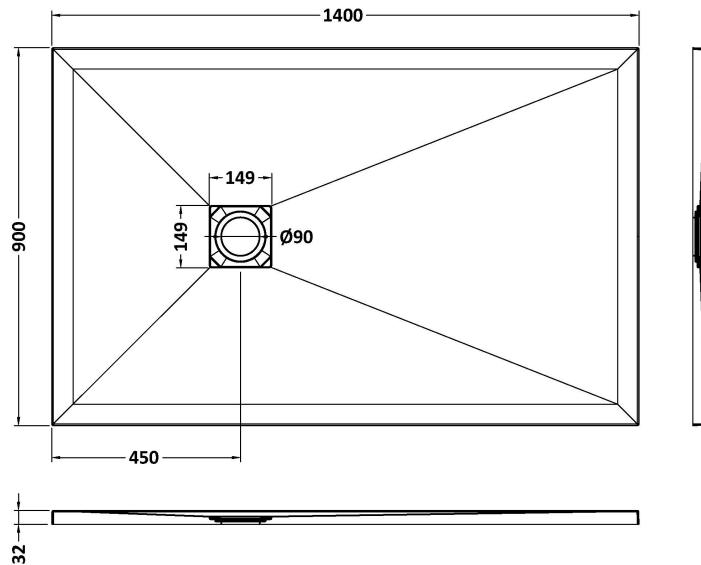

**Sales Code:** NLT71034

**Description:** Rectangular Shower Tray 1400X900

**Product Dimensions**

Length (mm):	0
Width (mm):	0
Height (mm):	0
Nett Weight (kg):	56.47

**Packaging Dimensions**

Length (mm):	1440
Width (mm):	940
Height (mm):	73
Gross Weight (kg):	56.47

**Packaging Data**

Box Colour:	Shrinkwrap & Polystyrene
Box Qty:	0
Label Size:	0 x 0
Label Colour:	White Label
Label Qty:	0

**Outer Box Dimensions (If Applicable)**

Length (mm):	
Width (mm):	
Height (mm):	
Gross Weight (kg):	
Barcode:	5056462656359

**Product Details**

Country of Origin:	United Kingdom
Fitting Instruction:	Yes
CE & UKCA:	Yes
Colour/Finish:	Slate Grey
Product Material:	Acrylic Capped ABS Caco3 & Pu
Material Colour Reference:	Slate Grey
Radius:	0
Waste Required (mm):	0
Compatible with Leg Kit:	No