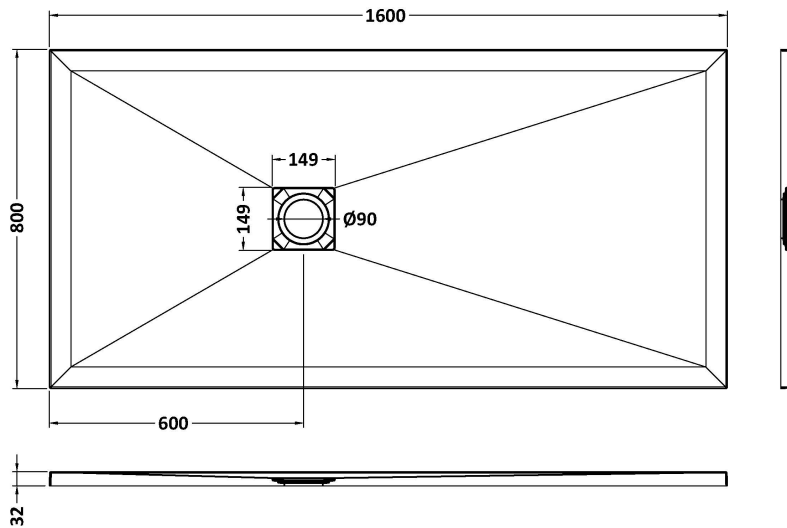

**Sales Code:** NLT71053

**Description:** Rectangular Shower Tray 1600X800

### Product Dimensions

Length (mm):	0
Width (mm):	0
Height (mm):	0
Nett Weight (kg):	52.3

### Packaging Dimensions

Length (mm):	1640
Width (mm):	840
Height (mm):	73
Gross Weight (kg):	52.3

### Outer Box Dimensions (If Applicable)

Length (mm):	
Width (mm):	
Height (mm):	
Gross Weight (kg):	
Barcode:	5056462656380