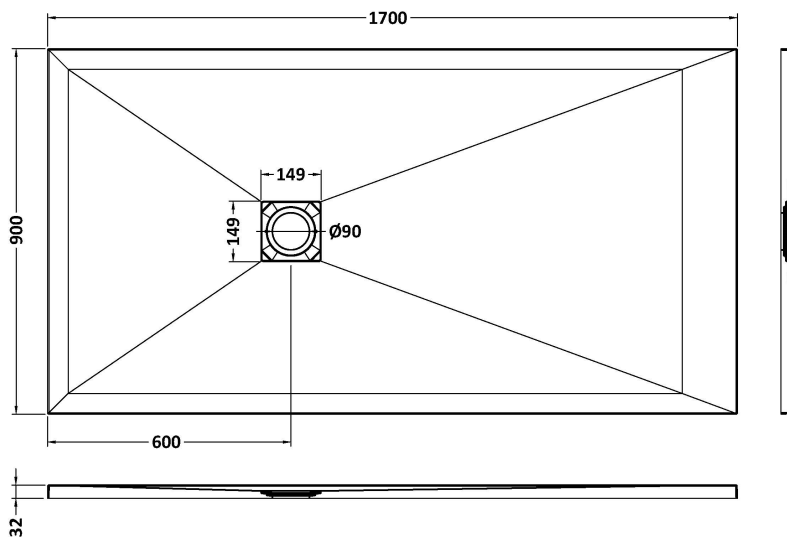

Sales Code: NLT71064

Description: Rectangular Shower Tray 1700X900

Product Dimensions

Length (mm):	0
Width (mm):	0
Height (mm):	0
Nett Weight (kg):	66.3

Packaging Dimensions

Length (mm):	1740
Width (mm):	940
Height (mm):	73
Gross Weight (kg):	66.3

Packaging Data

Box Colour:	Shrinkwrap & Polystyrene
Box Qty:	0
Label Size:	0 x 0
Label Colour:	White Label
Label Qty:	0

Outer Box Dimensions (If Applicable)

Length (mm):	
Width (mm):	
Height (mm):	
Gross Weight (kg):	
Barcode:	5056462656472

Product Details

Country of Origin:	United Kingdom
Fitting Instruction:	Yes
CE & UKCA:	Yes
Colour/Finish:	Slate Grey
Product Material:	Acrylic Capped ABS Caco3 & Pu
Material Colour Reference:	Slate Grey
Radius:	0
Waste Required (mm):	0
Compatible with Leg Kit:	No