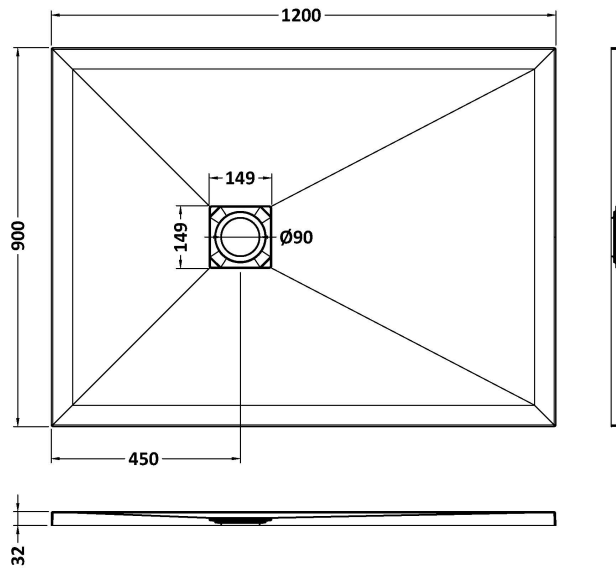

Sales Code: NLT91024

Description: Rectangular Shower Tray 1200X900

### Product Dimensions

Length (mm):	0
Width (mm):	0
Height (mm):	0
Nett Weight (kg):	43.47

### Packaging Dimensions

Length (mm):	1240
Width (mm):	940
Height (mm):	73
Gross Weight (kg):	43.47

### Outer Box Dimensions (If Applicable)

Length (mm):	
Width (mm):	
Height (mm):	
Gross Weight (kg):	
Barcode:	5056462656281