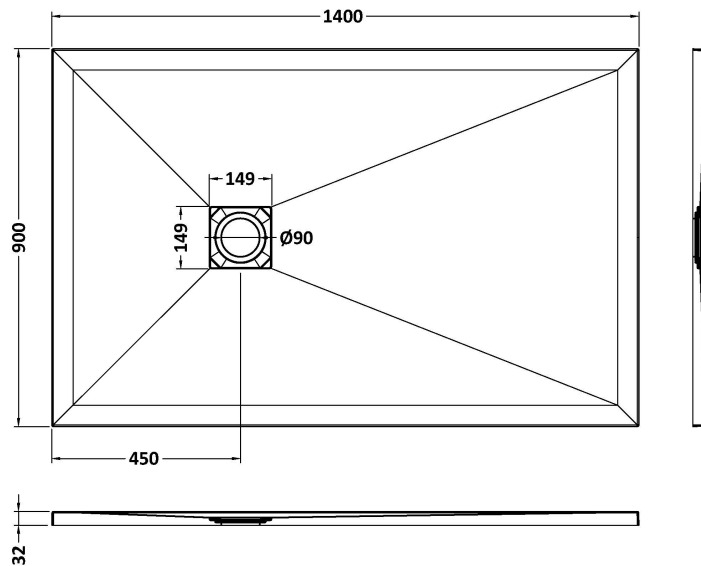

Sales Code: NLT91034

Description: Rectangular Shower Tray 1400X900

Product Dimensions

Length (mm):	0
Width (mm):	0
Height (mm):	0
Nett Weight (kg):	56.47

Packaging Dimensions

Length (mm):	1440
Width (mm):	940
Height (mm):	73
Gross Weight (kg):	56.47

Packaging Data

Box Colour:	Shrinkwrap & Polystyrene
Box Qty:	0
Label Size:	0 x 0
Label Colour:	White Label
Label Qty:	0

Outer Box Dimensions (If Applicable)

Length (mm):	
Width (mm):	
Height (mm):	
Gross Weight (kg):	
Barcode:	5056462656342

Product Details

Country of Origin:	United Kingdom
Fitting Instruction:	Yes
CE & UKCA:	Yes
Colour/Finish:	Slate Black
Product Material:	Acrylic Capped ABS Caco3 & Pu
Material Colour Reference:	Slate Black
Radius:	0
Waste Required (mm):	0
Compatible with Leg Kit:	No