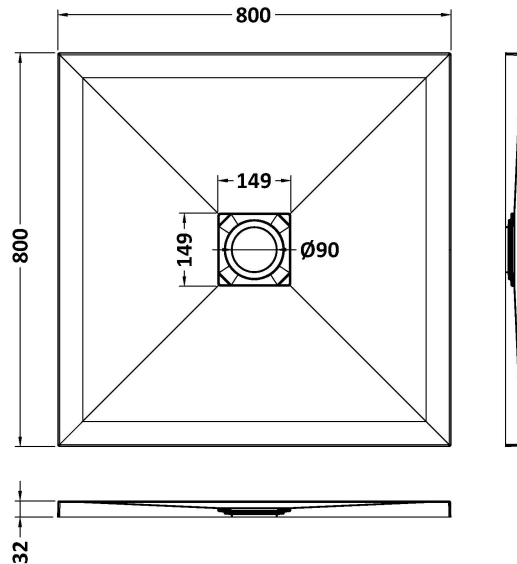

Sales Code: NLT61006

Description: Square Shower Tray 800X800

Product Dimensions

Length (mm):	0
Width (mm):	0
Height (mm):	0
Nett Weight (kg):	24.73

Packaging Dimensions

Length (mm):	840
Width (mm):	840
Height (mm):	73
Gross Weight (kg):	24.73

Packaging Data

Box Colour:	Shrinkwrap & Polystyrene
Box Qty:	0
Label Size:	0 x 0
Label Colour:	White Label
Label Qty:	0

Outer Box Dimensions (If Applicable)

Length (mm):	
Width (mm):	
Height (mm):	
Gross Weight (kg):	
Barcode:	5056462656182

Product Details

Country of Origin:	United Kingdom
Fitting Instruction:	Yes
CE & UKCA:	Yes
Colour/Finish:	Slate White
Product Material:	Acrylic Capped ABS Caco3 & Pu
Material Colour Reference:	Slate White
Radius:	0
Waste Required (mm):	0
Compatible with Leg Kit:	No