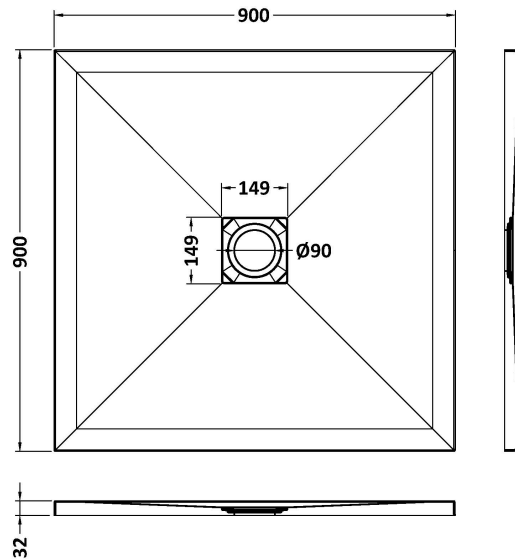

Sales Code: NLT61010

Description: Square Shower Tray 900X900

Product Dimensions

Length (mm):	0
Width (mm):	0
Height (mm):	0
Nett Weight (kg):	32.67

Packaging Dimensions

Length (mm):	940
Width (mm):	940
Height (mm):	73
Gross Weight (kg):	32.67

Packaging Data

Box Colour:	Shrinkwrap & Polystyrene
Box Qty:	0
Label Size:	0 x 0
Label Colour:	White Label
Label Qty:	0

Outer Box Dimensions (If Applicable)

Length (mm):	
Width (mm):	
Height (mm):	
Gross Weight (kg):	
Barcode:	5056462656212

Product Details

Country of Origin:	United Kingdom
Fitting Instruction:	Yes
CE & UKCA:	Yes
Colour/Finish:	Slate White
Product Material:	Acrylic Capped ABS Caco3 & Pu
Material Colour Reference:	Slate White
Radius:	0
Waste Required (mm):	0
Compatible with Leg Kit:	No