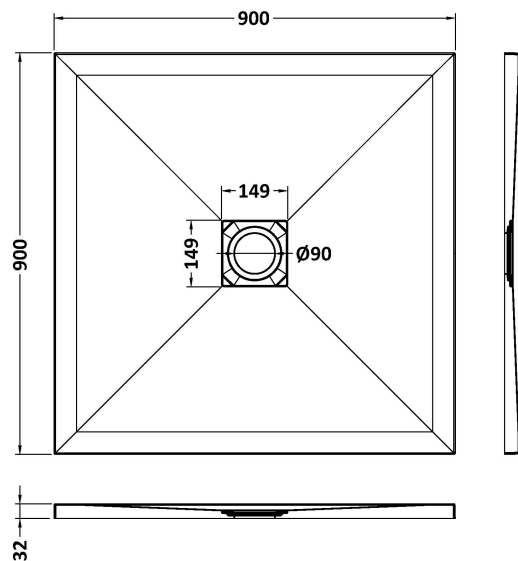

Sales Code: NLT71010

Description: Square Shower Tray 900X900

Product Dimensions

Length (mm):	0
Width (mm):	0
Height (mm):	0
Nett Weight (kg):	32.67

Packaging Dimensions

Length (mm):	940
Width (mm):	940
Height (mm):	73
Gross Weight (kg):	32.67

Packaging Data

Box Colour:	Shrinkwrap & Polystyrene
Box Qty:	0
Label Size:	0 x 0
Label Colour:	White Label
Label Qty:	0

Outer Box Dimensions (If Applicable)

Length (mm):	
Width (mm):	
Height (mm):	
Gross Weight (kg):	
Barcode:	5056462656236

Product Details

Country of Origin:	United Kingdom
Fitting Instruction:	Yes
CE & UKCA:	Yes
Colour/Finish:	Slate Grey
Product Material:	Acrylic Capped ABS Caco3 & Pu
Material Colour Reference:	Slate Grey
Radius:	0
Waste Required (mm):	0
Compatible with Leg Kit:	No