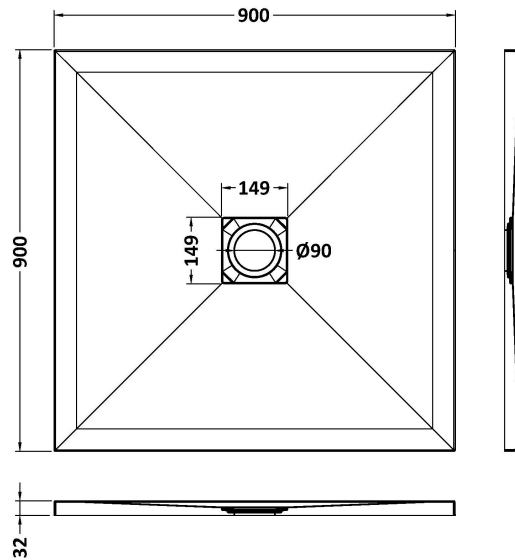

Sales Code: NLT91010

Description: Square Shower Tray 900X900

Product Dimensions

Length (mm):	0
Width (mm):	0
Height (mm):	0
Nett Weight (kg):	32.67

Packaging Dimensions

Length (mm):	940
Width (mm):	940
Height (mm):	73
Gross Weight (kg):	32.67

Packaging Data

Box Colour:	Shrinkwrap & Polystyrene
Box Qty:	0
Label Size:	0 x 0
Label Colour:	White Label
Label Qty:	0

Outer Box Dimensions (If Applicable)

Length (mm):	
Width (mm):	
Height (mm):	
Gross Weight (kg):	
Barcode:	5056462656229

Product Details

Country of Origin:	United Kingdom
Fitting Instruction:	Yes
CE & UKCA:	Yes
Colour/Finish:	Slate Black
Product Material:	Acrylic Capped ABS Caco3 & Pu
Material Colour Reference:	Slate Black
Radius:	0
Waste Required (mm):	0
Compatible with Leg Kit:	No