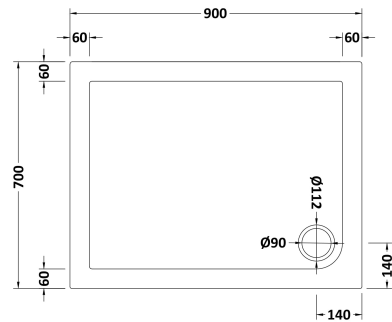

Sales Code: NTP007

Description: Rectangular Tray 900 X 700

Product Dimensions

Length (mm):	0
Width (mm):	0
Height (mm):	0
Nett Weight (kg):	16.38

Packaging Dimensions

Length (mm):	940
Width (mm):	740
Height (mm):	80
Gross Weight (kg):	16.4

Packaging Data

Box Colour:	Shrinkwrap & Polystyrene
Box Qty:	0
Label Size:	0 x 0
Label Colour:	White Label
Label Qty:	0

Outer Box Dimensions (If Applicable)

Length (mm):	
Width (mm):	
Height (mm):	
Gross Weight (kg):	
Barcode:	5055369045860

Product Details

Country of Origin:	United Kingdom
Fitting Instruction:	Yes
CE & UKCA:	Yes
Colour/Finish:	White
Product Material:	Acrylic Capped ABS Caco3 & Pu
Material Colour Reference:	European White
Radius:	0
Waste Required (mm):	0
Compatible with Leg Kit:	Yes