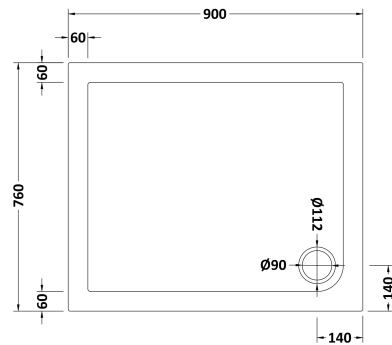

Sales Code: NTP008

Description: Rectangular Tray 900 X 760

Product Dimensions

Length (mm):	0
Width (mm):	0
Height (mm):	0
Nett Weight (kg):	14,48

Packaging Dimensions

Length (mm):	940
Width (mm):	800
Height (mm):	80
Gross Weight (kg):	14,5

Packaging Data

Box Colour:	Shrinkwrap & Polystyrene
Box Qty:	0
Label Size:	0 x 0
Label Colour:	White Label
Label Qty:	0

Outer Box Dimensions (If Applicable)

Length (mm):	
Width (mm):	
Height (mm):	
Gross Weight (kg):	
Barcode:	5055369006229

Product Details

Country of Origin:	United Kingdom
Fitting Instruction:	Yes
CE & UKCA:	Yes
Colour/Finish:	White
Product Material:	Acrylic Capped ABS Caco3 & Pu
Material Colour Reference:	European White
Radius:	0
Waste Required (mm):	0
Compatible with Leg Kit:	Yes