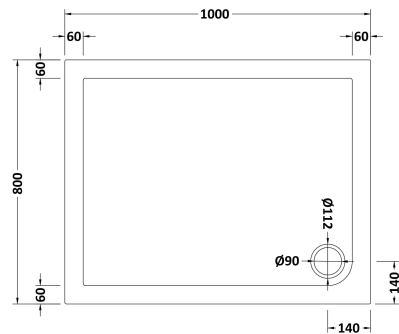

Sales Code: NTP013

Description: Rectangular Tray 1000 X 800

Product Dimensions

Length (mm):	0
Width (mm):	0
Height (mm):	0
Nett Weight (kg):	22.78

Packaging Dimensions

Length (mm):	1040
Width (mm):	840
Height (mm):	80
Gross Weight (kg):	22.8

Packaging Data

Box Colour:	Shrinkwrap & Polystyrene
Box Qty:	0
Label Size:	0 x 0
Label Colour:	White Label
Label Qty:	0

Outer Box Dimensions (If Applicable)

Length (mm):	
Width (mm):	
Height (mm):	
Gross Weight (kg):	
Barcode:	5055369006250

Product Details

Country of Origin:	United Kingdom
Fitting Instruction:	Yes
CE & UKCA:	Yes
Colour/Finish:	White
Product Material:	Acrylic Capped ABS Caco3 & Pu
Material Colour Reference:	European White
Radius:	0
Waste Required (mm):	0
Compatible with Leg Kit:	Yes