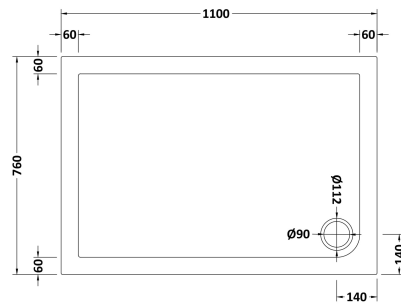

Sales Code: NTP017

Description: Rectangular Tray 1100 X 760

Product Dimensions

Length (mm):	0
Width (mm):	0
Height (mm):	0
Nett Weight (kg):	23.08

Packaging Dimensions

Length (mm):	1140
Width (mm):	800
Height (mm):	80
Gross Weight (kg):	23.1

Packaging Data

Box Colour:	Shrinkwrap & Polystyrene
Box Qty:	0
Label Size:	0 x 0
Label Colour:	White Label
Label Qty:	0

Outer Box Dimensions (If Applicable)

Length (mm):	
Width (mm):	
Height (mm):	
Gross Weight (kg):	
Barcode:	5055369006274

Product Details

Country of Origin:	United Kingdom
Fitting Instruction:	Yes
CE & UKCA:	Yes
Colour/Finish:	White
Product Material:	Acrylic Capped ABS Caco3 & Pu
Material Colour Reference:	European White
Radius:	0
Waste Required (mm):	0
Compatible with Leg Kit:	Yes