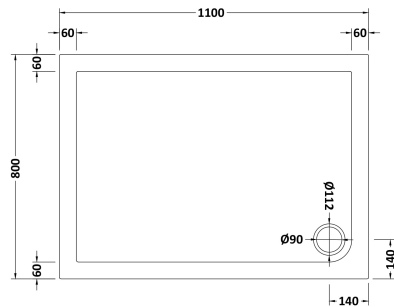

Sales Code: NTP018

Description: Rectangular Tray 1100 X 800

Product Dimensions

Length (mm):	0
Width (mm):	0
Height (mm):	0
Nett Weight (kg):	23.48

Packaging Dimensions

Length (mm):	1140
Width (mm):	840
Height (mm):	80
Gross Weight (kg):	23.5

Packaging Data

Box Colour:	Shrinkwrap & Polystyrene
Box Qty:	0
Label Size:	0 x 0
Label Colour:	White Label
Label Qty:	0

Outer Box Dimensions (If Applicable)

Length (mm):	
Width (mm):	
Height (mm):	
Gross Weight (kg):	
Barcode:	5055369006281

Product Details

Country of Origin:	United Kingdom
Fitting Instruction:	Yes
CE & UKCA:	Yes
Colour/Finish:	White
Product Material:	Acrylic Capped ABS Caco3 & Pu
Material Colour Reference:	European White
Radius:	0
Waste Required (mm):	0
Compatible with Leg Kit:	Yes