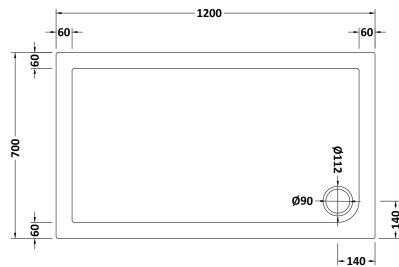

Sales Code: NTP011

Description: Rectangular Tray 1200 X 700

Product Dimensions

Length (mm):	0
Width (mm):	0
Height (mm):	0
Nett Weight (kg):	22.78

Packaging Dimensions

Length (mm):	1240
Width (mm):	740
Height (mm):	80
Gross Weight (kg):	22.8

Packaging Data

Box Colour:	Shrinkwrap & Polystyrene
Box Qty:	0
Label Size:	0 x 0
Label Colour:	White Label
Label Qty:	0

Outer Box Dimensions (If Applicable)

Length (mm):	
Width (mm):	
Height (mm):	
Gross Weight (kg):	
Barcode:	5055369025381

Product Details

Country of Origin:	United Kingdom
Fitting Instruction:	Yes
CE & UKCA:	Yes
Colour/Finish:	White
Product Material:	Acrylic Capped ABS Caco3 & Pu
Material Colour Reference:	European White
Radius:	0
Waste Required (mm):	0
Compatible with Leg Kit:	Yes