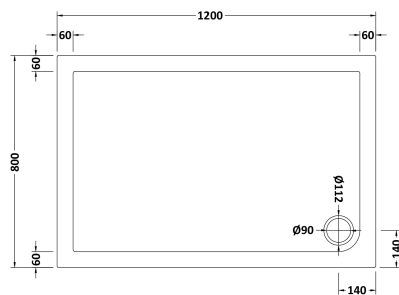

**Sales Code:** NTP023

**Description:** Rectangular Tray 1200 X 800

### Product Dimensions

Length (mm):	0
Width (mm):	0
Height (mm):	0
Nett Weight (kg):	24,98

### Packaging Dimensions

Length (mm):	1240
Width (mm):	840
Height (mm):	80
Gross Weight (kg):	25

### Outer Box Dimensions (If Applicable)

Length (mm):	
Width (mm):	
Height (mm):	
Gross Weight (kg):	
Barcode:	5055369006311