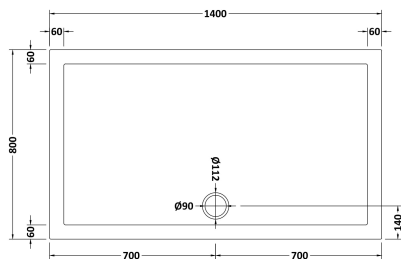

Sales Code: NTP033

Description: Rectangular Tray 1400 X 800

Product Dimensions

Length (mm):	0
Width (mm):	0
Height (mm):	0
Nett Weight (kg):	31.38

Packaging Dimensions

Length (mm):	1440
Width (mm):	840
Height (mm):	80
Gross Weight (kg):	31.4

Packaging Data

Box Colour:	Shrinkwrap & Polystyrene
Box Qty:	0
Label Size:	0 x 0
Label Colour:	White Label
Label Qty:	0

Outer Box Dimensions (If Applicable)

Length (mm):	
Width (mm):	
Height (mm):	
Gross Weight (kg):	
Barcode:	5055369006335

Product Details

Country of Origin:	United Kingdom
Fitting Instruction:	Yes
CE & UKCA:	Yes
Colour/Finish:	White
Product Material:	Acrylic Capped ABS Caco3 & Pu
Material Colour Reference:	European White
Radius:	0
Waste Required (mm):	0
Compatible with Leg Kit:	Yes