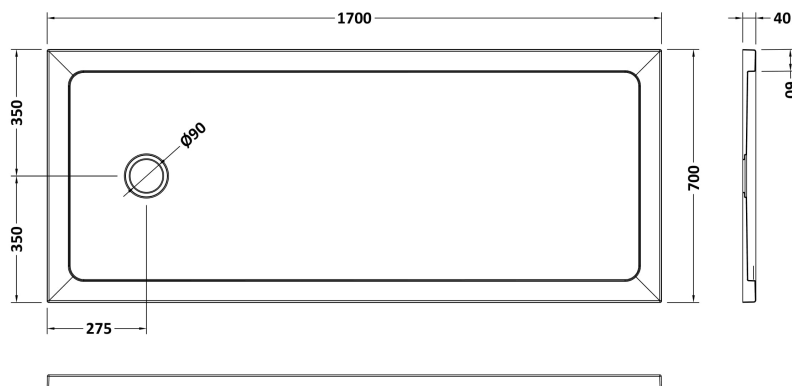

Sales Code: NTP060

Description: Bath Replacement Tray 1700 X 700

Product Dimensions

Length (mm):	0
Width (mm):	0
Height (mm):	0
Nett Weight (kg):	32.18

Packaging Dimensions

Length (mm):	1740
Width (mm):	740
Height (mm):	80
Gross Weight (kg):	32.2

Packaging Data

Box Colour:	Shrinkwrap & Polystyrene
Box Qty:	0
Label Size:	0 x 0
Label Colour:	White Label
Label Qty:	0

Outer Box Dimensions (If Applicable)

Length (mm):	
Width (mm):	
Height (mm):	
Gross Weight (kg):	
Barcode:	5056462620008

Product Details

Country of Origin:	United Kingdom
Fitting Instruction:	Yes
CE & UKCA:	Yes
Colour/Finish:	White
Product Material:	Acrylic Capped ABS Caco3 & Pu
Material Colour Reference:	European White
Radius:	0
Waste Required (mm):	0
Compatible with Leg Kit:	Yes