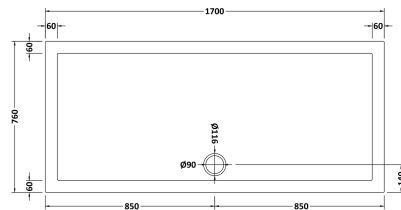

Sales Code: NTP062

Description: Rectangular Tray 1700 X 760

Product Dimensions

Length (mm):	0
Width (mm):	0
Height (mm):	0
Nett Weight (kg):	35.88

Packaging Dimensions

Length (mm):	1740
Width (mm):	800
Height (mm):	80
Gross Weight (kg):	35.9

Packaging Data

Box Colour:	Shrinkwrap & Polystyrene
Box Qty:	0
Label Size:	0 x 0
Label Colour:	White Label
Label Qty:	0

Outer Box Dimensions (If Applicable)

Length (mm):	
Width (mm):	
Height (mm):	
Gross Weight (kg):	
Barcode:	5055275869147

Product Details

Country of Origin:	United Kingdom
Fitting Instruction:	Yes
CE & UKCA:	Yes
Colour/Finish:	White
Product Material:	Acrylic Capped ABS Caco3 & Pu
Material Colour Reference:	European White
Radius:	0
Waste Required (mm):	0
Compatible with Leg Kit:	Yes