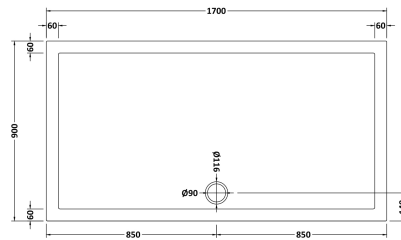

Sales Code: NTP064

Description: Rectangular Tray 1700 X 900

Product Dimensions

Length (mm):	0
Width (mm):	0
Height (mm):	0
Nett Weight (kg):	41.58

Packaging Dimensions

Length (mm):	1740
Width (mm):	940
Height (mm):	80
Gross Weight (kg):	41.6

Packaging Data

Box Colour:	Shrinkwrap & Polystyrene
Box Qty:	0
Label Size:	0 x 0
Label Colour:	White Label
Label Qty:	0

Outer Box Dimensions (If Applicable)

Length (mm):	
Width (mm):	
Height (mm):	
Gross Weight (kg):	
Barcode:	5055275869130

Product Details

Country of Origin:	United Kingdom
Fitting Instruction:	Yes
CE & UKCA:	Yes
Colour/Finish:	White
Product Material:	Acrylic Capped ABS Caco3 & Pu
Material Colour Reference:	European White
Radius:	0
Waste Required (mm):	0
Compatible with Leg Kit:	Yes