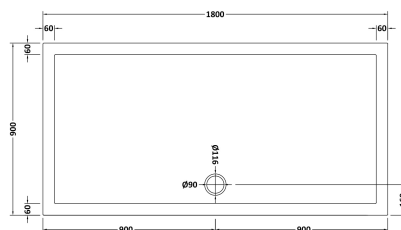

Sales Code: NTP074

Description: Rectangular Tray 1800 X 900

Product Dimensions

Length (mm):	1800
Width (mm):	900
Height (mm):	40
Nett Weight (kg):	42,48

Packaging Dimensions

Length (mm):	1840
Width (mm):	940
Height (mm):	80
Gross Weight (kg):	42,5

Packaging Data

Box Colour:	Shrinkwrap & Polystyrene
Box Qty:	1
Label Size:	100 x 50
Label Colour:	White Label
Label Qty:	2

Outer Box Dimensions (If Applicable)

Length (mm):	
Width (mm):	
Height (mm):	
Gross Weight (kg):	
Barcode:	5055275896259

Product Details

Country of Origin:	United Kingdom
Fitting Instruction:	Yes
CE & UKCA:	Yes
Colour/Finish:	White
Product Material:	Acrylic Capped ABS Caco3 & Pu
Material Colour Reference:	European White
Radius:	0
Waste Required (mm):	90
Compatible with Leg Kit:	Yes