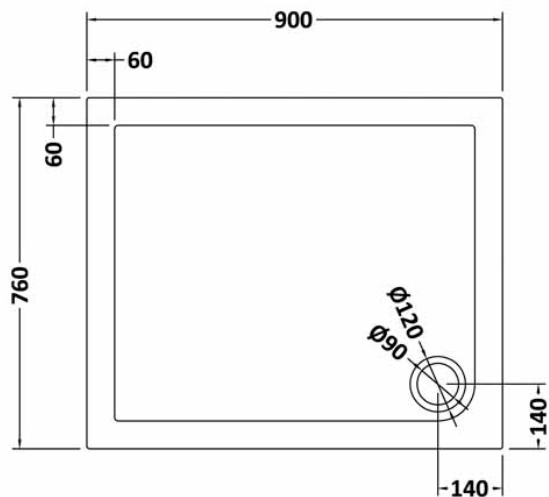

### Product Dimensions

Length (mm):	0
Width (mm):	0
Height (mm):	0
Nett Weight (kg):	24.93

### Packaging Dimensions

Length (mm):	940
Width (mm):	800
Height (mm):	85
Gross Weight (kg):	24.95

### Packaging Data

Box Colour:	Shrinkwrap & Polystyrene
Box Qty:	0
Label Size:	0 x 0
Label Colour:	White Label
Label Qty:	0

### Outer Box Dimensions (If Applicable)

Length (mm):	
Width (mm):	
Height (mm):	
Gross Weight (kg):	
Barcode:	5056211813118