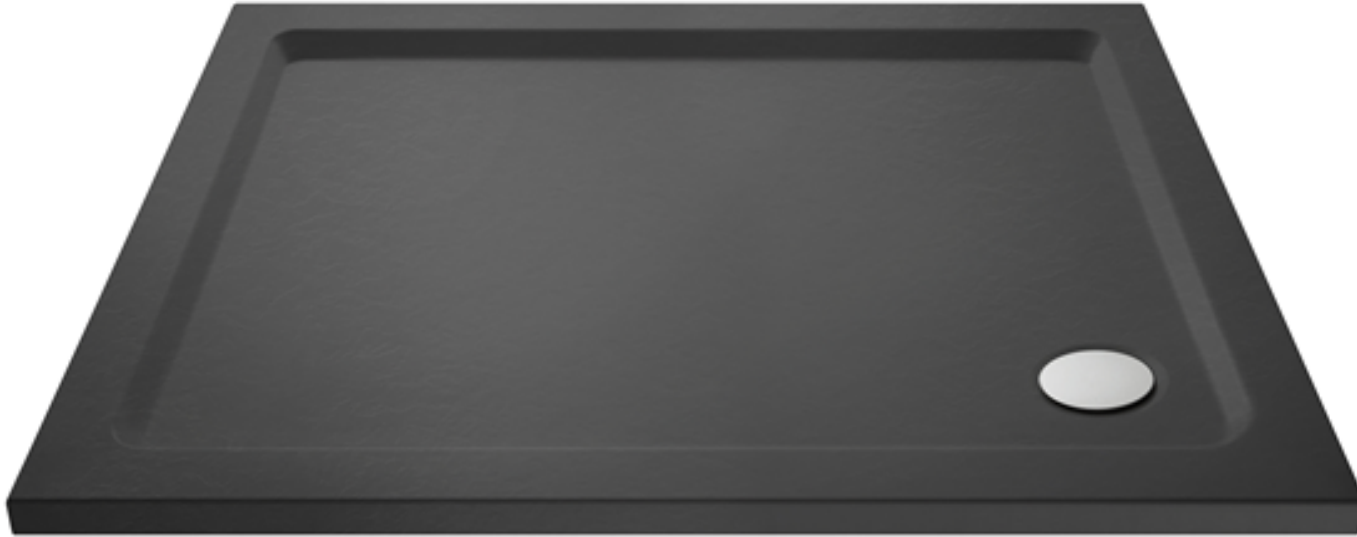

Sales Code: TR71021

Description: Rectangular Tray 1000 X 700

Product Dimensions

Length (mm):	0
Width (mm):	0
Height (mm):	0
Nett Weight (kg):	26.38

Packaging Dimensions

Length (mm):	1040
Width (mm):	740
Height (mm):	85
Gross Weight (kg):	26.4

Packaging Data

Box Colour:	Shrinkwrap & Polystyrene
Box Qty:	0
Label Size:	0 x 0
Label Colour:	White Label
Label Qty:	0

Outer Box Dimensions (If Applicable)

Length (mm):	
Width (mm):	
Height (mm):	
Gross Weight (kg):	
Barcode:	5056211813132

Product Details

Country of Origin:	United Kingdom
Fitting Instruction:	Yes
CE & UKCA:	Yes
Colour/Finish:	Slate Grey
Product Material:	Acrylic Capped ABS Caco3 & Pu
Material Colour Reference:	Slate Grey
Radius:	0
Waste Required (mm):	0
Compatible with Leg Kit:	Yes