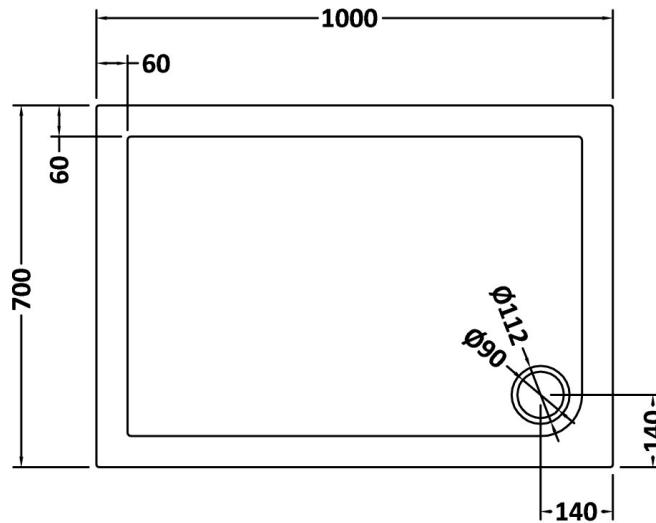

Sales Code: TR71021

Description: Rectangular Tray 1000 X 700

Product Dimensions

Length (mm):	0
Width (mm):	0
Height (mm):	0
Nett Weight (kg):	26.38

Packaging Dimensions

Length (mm):	1040
Width (mm):	740
Height (mm):	85
Gross Weight (kg):	26.4

Packaging Data

Box Colour:	Shrinkwrap & Polystyrene
Box Qty:	0
Label Size:	0 x 0
Label Colour:	White Label
Label Qty:	0

Outer Box Dimensions (If Applicable)

Length (mm):	
Width (mm):	
Height (mm):	
Gross Weight (kg):	
Barcode:	5056211813132

Product Details

Country of Origin:	United Kingdom
Fitting Instruction:	Yes
CE & UKCA:	Yes
Colour/Finish:	Slate Grey
Product Material:	Acrylic Capped ABS Caco3 & Pu
Material Colour Reference:	Slate Grey
Radius:	0
Waste Required (mm):	0
Compatible with Leg Kit:	Yes