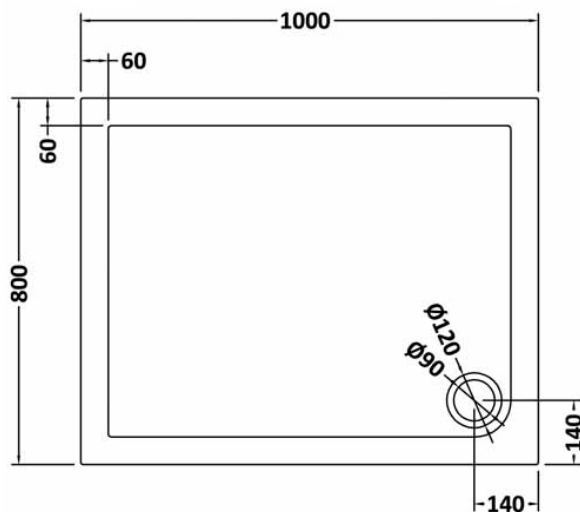

Sales Code: TR71013

Description: Rectangular Tray 1000 X 800

Product Dimensions

Length (mm):	0
Width (mm):	0
Height (mm):	0
Nett Weight (kg):	28.1

Packaging Dimensions

Length (mm):	1040
Width (mm):	840
Height (mm):	85
Gross Weight (kg):	28.12

Packaging Data

Box Colour:	Shrinkwrap & Polystyrene
Box Qty:	0
Label Size:	0 x 0
Label Colour:	White Label
Label Qty:	0

Outer Box Dimensions (If Applicable)

Length (mm):	
Width (mm):	
Height (mm):	
Gross Weight (kg):	
Barcode:	5056211813156

Product Details

Country of Origin:	United Kingdom
Fitting Instruction:	Yes
CE & UKCA:	Yes
Colour/Finish:	Slate Grey
Product Material:	Acrylic Capped ABS Caco3 & Pu
Material Colour Reference:	Slate Grey
Radius:	0
Waste Required (mm):	0
Compatible with Leg Kit:	Yes