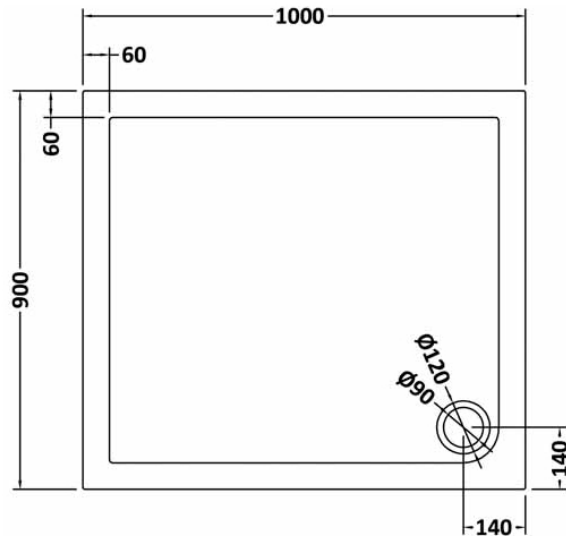

Sales Code: TR71014

Description: Rectangular Tray 1000 X 900

Product Dimensions

Length (mm):	0
Width (mm):	0
Height (mm):	0
Nett Weight (kg):	25.55

Packaging Dimensions

Length (mm):	1040
Width (mm):	940
Height (mm):	85
Gross Weight (kg):	25.57

Packaging Data

Box Colour:	Shrinkwrap & Polystyrene
Box Qty:	0
Label Size:	0 x 0
Label Colour:	White Label
Label Qty:	0

Outer Box Dimensions (If Applicable)

Length (mm):	
Width (mm):	
Height (mm):	
Gross Weight (kg):	
Barcode:	5056211813163

Product Details

Country of Origin:	United Kingdom
Fitting Instruction:	Yes
CE & UKCA:	Yes
Colour/Finish:	Slate Grey
Product Material:	Acrylic Capped ABS Caco3 & Pu
Material Colour Reference:	Slate Grey
Radius:	0
Waste Required (mm):	0
Compatible with Leg Kit:	Yes