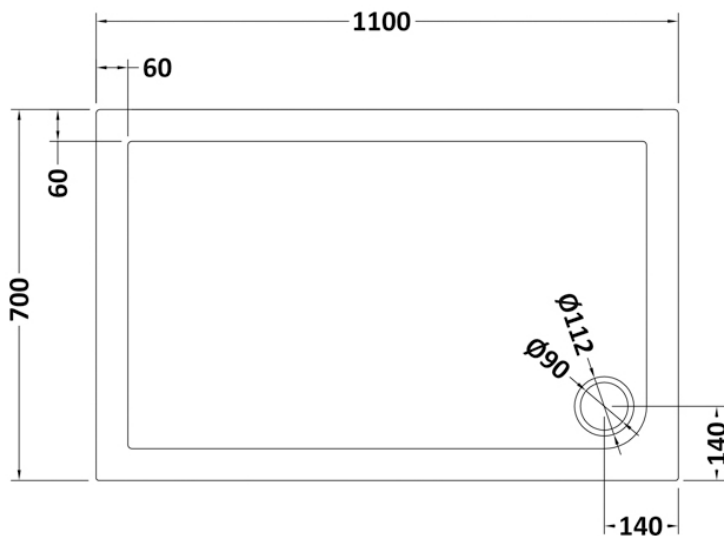

### Product Dimensions

Length (mm):	0
Width (mm):	0
Height (mm):	0
Nett Weight (kg):	23.22

### Packaging Dimensions

Length (mm):	1140
Width (mm):	740
Height (mm):	85
Gross Weight (kg):	23.24

### Packaging Data

Box Colour:	Shrinkwrap & Polystyrene
Box Qty:	0
Label Size:	0 x 0
Label Colour:	White Label
Label Qty:	0

### Outer Box Dimensions (If Applicable)

Length (mm):	
Width (mm):	
Height (mm):	
Gross Weight (kg):	
Barcode:	5056211813170