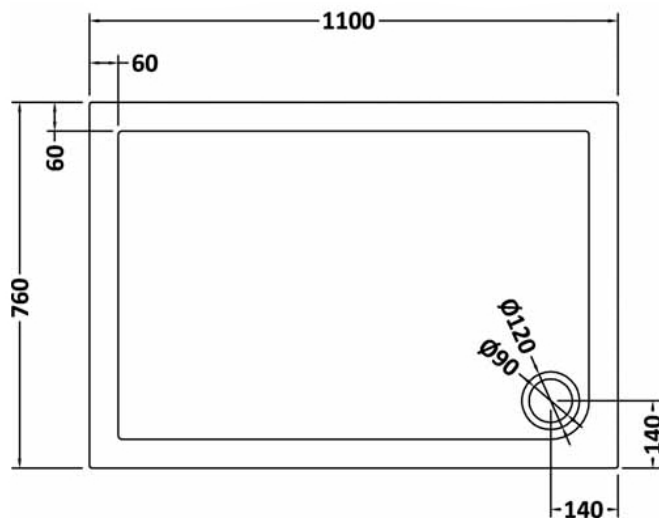

Sales Code: TR71017

Description: Rectangular Tray 1100 X 760

### Product Dimensions

Length (mm):	0
Width (mm):	0
Height (mm):	0
Nett Weight (kg):	32.67

### Packaging Dimensions

Length (mm):	1140
Width (mm):	800
Height (mm):	85
Gross Weight (kg):	32.69

### Outer Box Dimensions (If Applicable)

Length (mm):	
Width (mm):	
Height (mm):	
Gross Weight (kg):	
Barcode:	5056211813187