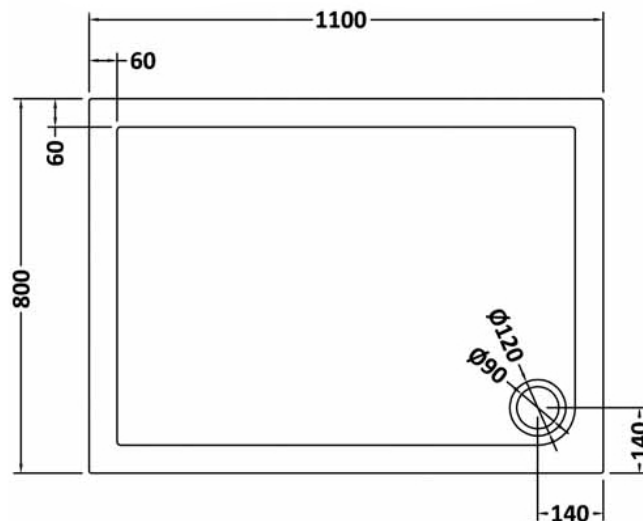

Sales Code: TR71018

Description: Rectangular Tray 1100 X 800

Product Dimensions

Length (mm):	0
Width (mm):	0
Height (mm):	0
Nett Weight (kg):	27.37

Packaging Dimensions

Length (mm):	1140
Width (mm):	840
Height (mm):	85
Gross Weight (kg):	27.39

Packaging Data

Box Colour:	Shrinkwrap & Polystyrene
Box Qty:	0
Label Size:	0 x 0
Label Colour:	White Label
Label Qty:	0

Outer Box Dimensions (If Applicable)

Length (mm):	
Width (mm):	
Height (mm):	
Gross Weight (kg):	
Barcode:	5056211813194

Product Details

Country of Origin:	United Kingdom
Fitting Instruction:	Yes
CE & UKCA:	Yes
Colour/Finish:	Slate Grey
Product Material:	Acrylic Capped ABS Caco3 & Pu
Material Colour Reference:	Slate Grey
Radius:	0
Waste Required (mm):	0
Compatible with Leg Kit:	Yes