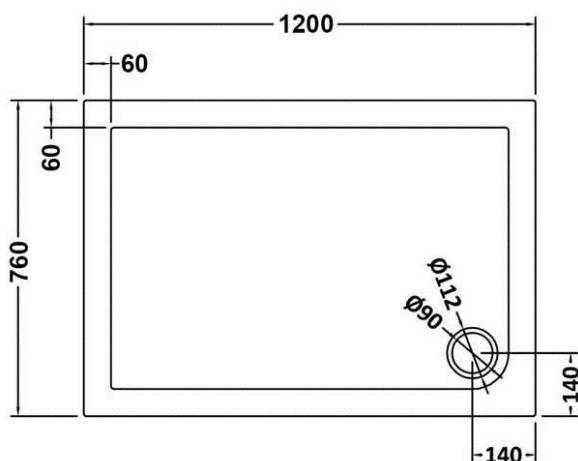

Sales Code: TR71022

Description: Rectangular Tray 1200 X 760

Product Dimensions

Length (mm):	0
Width (mm):	0
Height (mm):	0
Nett Weight (kg):	33.57

Packaging Dimensions

Length (mm):	1240
Width (mm):	800
Height (mm):	85
Gross Weight (kg):	33.59

Packaging Data

Box Colour:	Shrinkwrap & Polystyrene
Box Qty:	0
Label Size:	0 x 0
Label Colour:	White Label
Label Qty:	0

Outer Box Dimensions (If Applicable)

Length (mm):	
Width (mm):	
Height (mm):	
Gross Weight (kg):	
Barcode:	5056211813224

Product Details

Country of Origin:	United Kingdom
Fitting Instruction:	Yes
CE & UKCA:	Yes
Colour/Finish:	Slate Grey
Product Material:	Acrylic Capped ABS Caco3 & Pu
Material Colour Reference:	Slate Grey
Radius:	0
Waste Required (mm):	0
Compatible with Leg Kit:	Yes