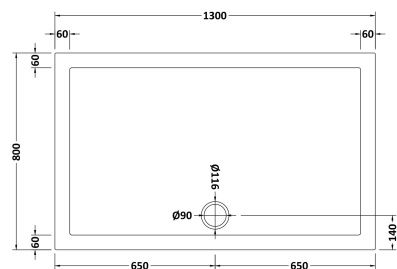

**Sales Code:** TR71028

**Description:** Rectangular Tray 1300 X 800

### Product Dimensions

Length (mm):	0
Width (mm):	0
Height (mm):	0
Nett Weight (kg):	33.13

### Packaging Dimensions

Length (mm):	1340
Width (mm):	840
Height (mm):	85
Gross Weight (kg):	33.15

### Outer Box Dimensions (If Applicable)

Length (mm):	
Width (mm):	
Height (mm):	
Gross Weight (kg):	
Barcode:	5056211813576