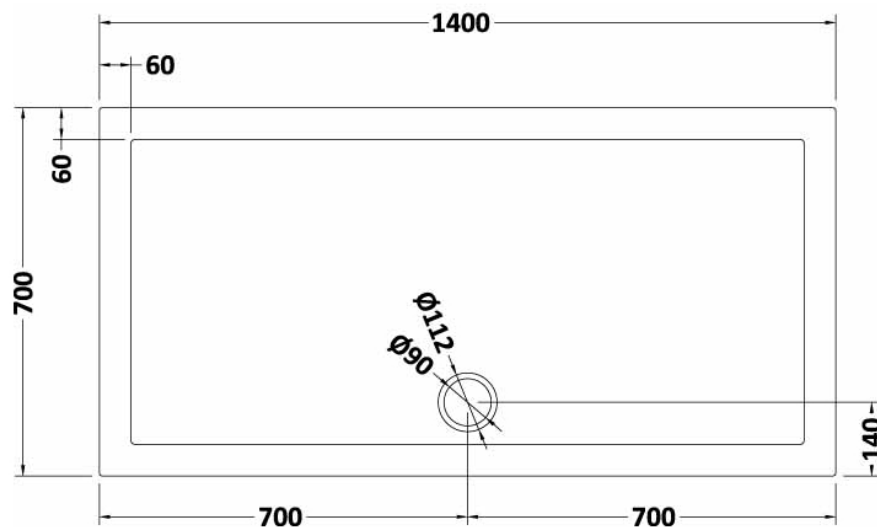

Sales Code: TR71031

Description: Rectangular Tray 1400 X 700

Product Dimensions

Length (mm):	0
Width (mm):	0
Height (mm):	0
Nett Weight (kg):	29.45

Packaging Dimensions

Length (mm):	1440
Width (mm):	740
Height (mm):	85
Gross Weight (kg):	29.47

Packaging Data

Box Colour:	Shrinkwrap & Polystyrene
Box Qty:	0
Label Size:	0 x 0
Label Colour:	White Label
Label Qty:	0

Outer Box Dimensions (If Applicable)

Length (mm):	
Width (mm):	
Height (mm):	
Gross Weight (kg):	
Barcode:	5056211813255

Product Details

Country of Origin:	United Kingdom
Fitting Instruction:	Yes
CE & UKCA:	Yes
Colour/Finish:	Slate Grey
Product Material:	Acrylic Capped ABS Caco3 & Pu
Material Colour Reference:	Slate Grey
Radius:	0
Waste Required (mm):	0
Compatible with Leg Kit:	Yes