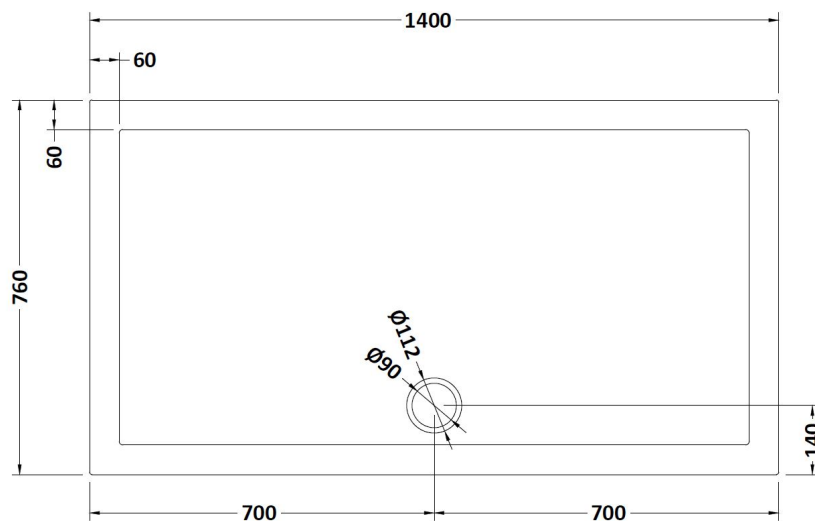

Sales Code: TR71032

Description: Rectangular Tray 1400 X 760

Product Dimensions

Length (mm):	0
Width (mm):	0
Height (mm):	0
Nett Weight (kg):	33,88

Packaging Dimensions

Length (mm):	1440
Width (mm):	800
Height (mm):	85
Gross Weight (kg):	33,9

Packaging Data

Box Colour:	Shrinkwrap & Polystyrene
Box Qty:	0
Label Size:	0 x 0
Label Colour:	White Label
Label Qty:	0

Outer Box Dimensions (If Applicable)

Length (mm):	
Width (mm):	
Height (mm):	
Gross Weight (kg):	
Barcode:	5056211813583

Product Details

Country of Origin:	United Kingdom
Fitting Instruction:	Yes
CE & UKCA:	Yes
Colour/Finish:	Slate Grey
Product Material:	Acrylic Capped ABS Caco3 & Pu
Material Colour Reference:	Slate Grey
Radius:	0
Waste Required (mm):	0
Compatible with Leg Kit:	Yes