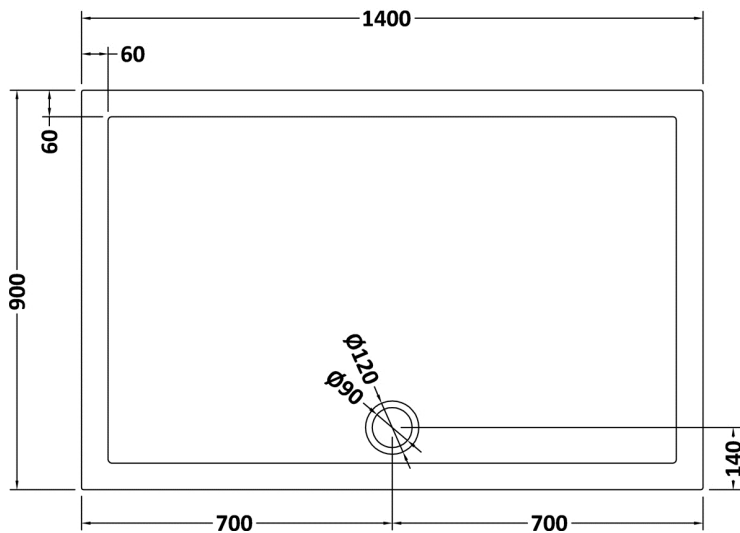

Sales Code: TR71034

Description: Rectangular Tray 1400 X 900

Product Dimensions

Length (mm):	0
Width (mm):	0
Height (mm):	0
Nett Weight (kg):	47.18

Packaging Dimensions

Length (mm):	1440
Width (mm):	940
Height (mm):	85
Gross Weight (kg):	47.2

Packaging Data

Box Colour:	Shrinkwrap & Polystyrene
Box Qty:	0
Label Size:	0 x 0
Label Colour:	White Label
Label Qty:	0

Outer Box Dimensions (If Applicable)

Length (mm):	
Width (mm):	
Height (mm):	
Gross Weight (kg):	
Barcode:	5056211813279

Product Details

Country of Origin:	United Kingdom
Fitting Instruction:	Yes
CE & UKCA:	Yes
Colour/Finish:	Slate Grey
Product Material:	Acrylic Capped ABS Caco3 & Pu
Material Colour Reference:	Slate Grey
Radius:	0
Waste Required (mm):	0
Compatible with Leg Kit:	Yes