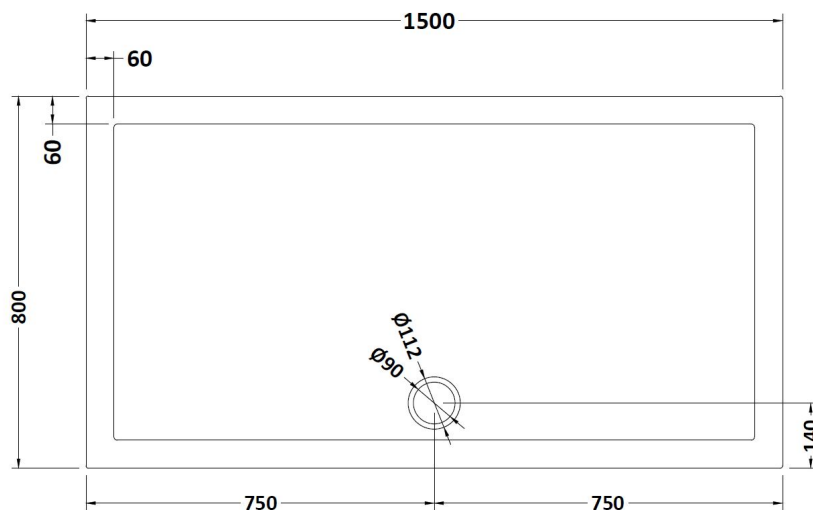

Sales Code: TR71043

Description: Rectangular Tray 1500 X 800

Product Dimensions

Length (mm):	0
Width (mm):	0
Height (mm):	0
Nett Weight (kg):	37.15

Packaging Dimensions

Length (mm):	1540
Width (mm):	840
Height (mm):	85
Gross Weight (kg):	37.17

Packaging Data

Box Colour:	Shrinkwrap & Polystyrene
Box Qty:	0
Label Size:	0 x 0
Label Colour:	White Label
Label Qty:	0

Outer Box Dimensions (If Applicable)

Length (mm):	
Width (mm):	
Height (mm):	
Gross Weight (kg):	
Barcode:	5056211813606

Product Details

Country of Origin:	United Kingdom
Fitting Instruction:	Yes
CE & UKCA:	Yes
Colour/Finish:	Slate Grey
Product Material:	Acrylic Capped ABS Caco3 & Pu
Material Colour Reference:	Slate Grey
Radius:	0
Waste Required (mm):	0
Compatible with Leg Kit:	Yes