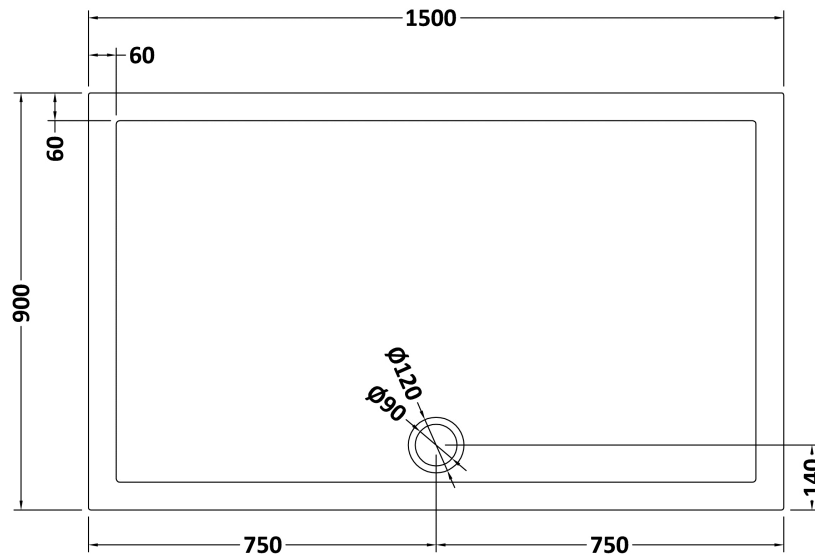

Sales Code: TR71044

Description: Rectangular Tray 1500 X 900

Product Dimensions

Length (mm):	0
Width (mm):	0
Height (mm):	0
Nett Weight (kg):	40.12

Packaging Dimensions

Length (mm):	1540
Width (mm):	940
Height (mm):	85
Gross Weight (kg):	40.14

Packaging Data

Box Colour:	Shrinkwrap & Polystyrene
Box Qty:	0
Label Size:	0 x 0
Label Colour:	White Label
Label Qty:	0

Outer Box Dimensions (If Applicable)

Length (mm):	
Width (mm):	
Height (mm):	
Gross Weight (kg):	
Barcode:	5056211813293

Product Details

Country of Origin:	United Kingdom
Fitting Instruction:	Yes
CE & UKCA:	Yes
Colour/Finish:	Slate Grey
Product Material:	Acrylic Capped ABS Caco3 & Pu
Material Colour Reference:	Slate Grey
Radius:	0
Waste Required (mm):	0
Compatible with Leg Kit:	Yes