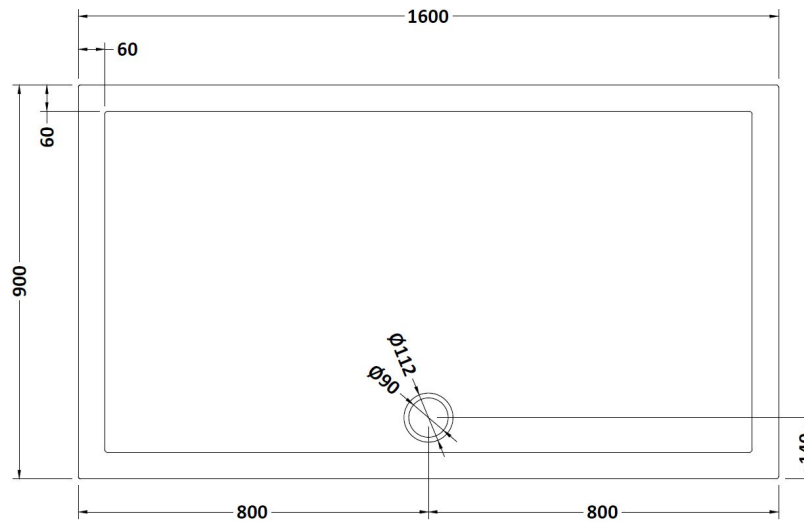

Sales Code: TR71054

Description: Rectangular Tray 1600 X 900

Product Dimensions

Length (mm):	0
Width (mm):	0
Height (mm):	0
Nett Weight (kg):	46,28

Packaging Dimensions

Length (mm):	1640
Width (mm):	940
Height (mm):	85
Gross Weight (kg):	46,3

Packaging Data

Box Colour:	Shrinkwrap & Polystyrene
Box Qty:	0
Label Size:	0 x 0
Label Colour:	White Label
Label Qty:	0

Outer Box Dimensions (If Applicable)

Length (mm):	
Width (mm):	
Height (mm):	
Gross Weight (kg):	
Barcode:	5056211813620

Product Details

Country of Origin:	United Kingdom
Fitting Instruction:	Yes
CE & UKCA:	Yes
Colour/Finish:	Slate Grey
Product Material:	Acrylic Capped ABS Caco3 & Pu
Material Colour Reference:	Slate Grey
Radius:	0
Waste Required (mm):	0
Compatible with Leg Kit:	Yes