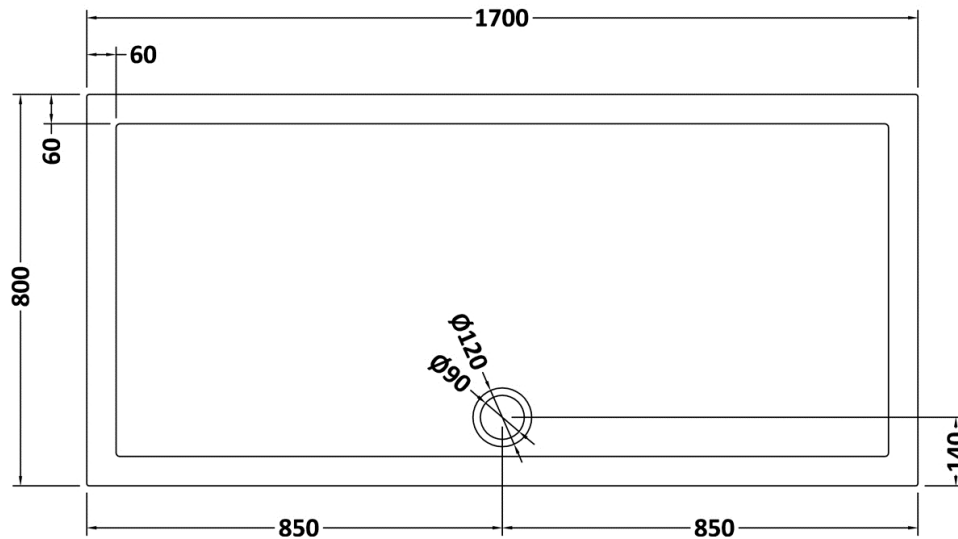

Sales Code: TR71063

Description: Rectangular Tray 1700 X 800

Product Dimensions

Length (mm):	0
Width (mm):	0
Height (mm):	0
Nett Weight (kg):	44.87

Packaging Dimensions

Length (mm):	1740
Width (mm):	840
Height (mm):	85
Gross Weight (kg):	44.89

Packaging Data

Box Colour:	Shrinkwrap & Polystyrene
Box Qty:	0
Label Size:	0 x 0
Label Colour:	White Label
Label Qty:	0

Outer Box Dimensions (If Applicable)

Length (mm):	
Width (mm):	
Height (mm):	
Gross Weight (kg):	
Barcode:	5056211813330

Product Details

Country of Origin:	United Kingdom
Fitting Instruction:	Yes
CE & UKCA:	Yes
Colour/Finish:	Slate Grey
Product Material:	Acrylic Capped ABS Caco3 & Pu
Material Colour Reference:	Slate Grey
Radius:	0
Waste Required (mm):	0
Compatible with Leg Kit:	Yes