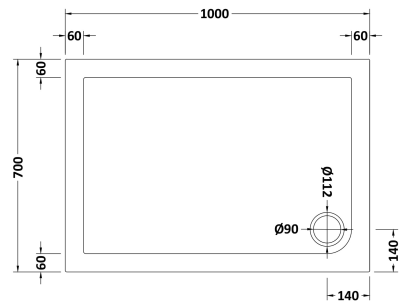

Sales Code: NSR021

Description: Sr Rectangular Tray 1000X700x40

Product Dimensions

Length (mm):	0
Width (mm):	0
Height (mm):	0
Nett Weight (kg):	18.1

Packaging Dimensions

Length (mm):	1040
Width (mm):	740
Height (mm):	80
Gross Weight (kg):	18.1

Packaging Data

Box Colour:	Shrinkwrap & Polystyrene
Box Qty:	0
Label Size:	0 x 0
Label Colour:	White Label
Label Qty:	0

Outer Box Dimensions (If Applicable)

Length (mm):	
Width (mm):	
Height (mm):	
Gross Weight (kg):	
Barcode:	5056211872283

Product Details

Country of Origin:	United Kingdom
Fitting Instruction:	Yes
CE & UKCA:	Yes
Colour/Finish:	White
Product Material:	Acrylic Capped ABS Caco3 & Pu
Material Colour Reference:	European White
Radius:	0
Waste Required (mm):	0
Compatible with Leg Kit:	Yes