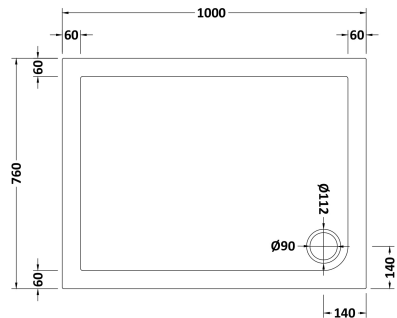

**Sales Code:** NSR012

**Description:** Sr Rectangular Tray 1000X760x40

### Product Dimensions

Length (mm):	0
Width (mm):	0
Height (mm):	0
Nett Weight (kg):	20.7

### Packaging Dimensions

Length (mm):	1040
Width (mm):	800
Height (mm):	80
Gross Weight (kg):	20.7

### Outer Box Dimensions (If Applicable)

Length (mm):	
Width (mm):	
Height (mm):	
Gross Weight (kg):	
Barcode:	5056211872207