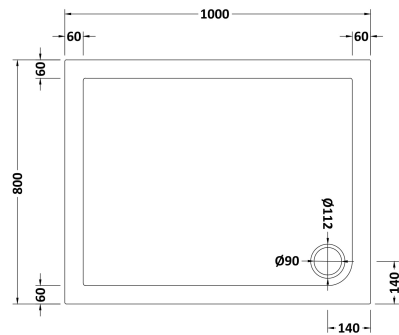

**Sales Code:** NSR013

**Description:** Sr Rectangular Tray 1000X800x40

### Product Dimensions

Length (mm):	0
Width (mm):	0
Height (mm):	0
Nett Weight (kg):	22.8

### Packaging Dimensions

Length (mm):	1040
Width (mm):	840
Height (mm):	80
Gross Weight (kg):	22.8

### Outer Box Dimensions (If Applicable)

Length (mm):	
Width (mm):	
Height (mm):	
Gross Weight (kg):	
Barcode:	5056211872214