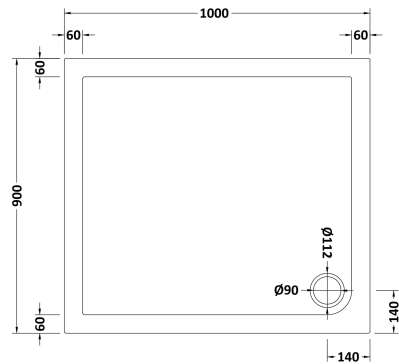

Sales Code: NSR014

Description: Sr Rectangular Tray 1000X900x40

Product Dimensions

Length (mm):	0
Width (mm):	0
Height (mm):	0
Nett Weight (kg):	23.7

Packaging Dimensions

Length (mm):	1040
Width (mm):	940
Height (mm):	80
Gross Weight (kg):	23.7

Packaging Data

Box Colour:	Shrinkwrap & Polystyrene
Box Qty:	0
Label Size:	0 x 0
Label Colour:	White Label
Label Qty:	0

Outer Box Dimensions (If Applicable)

Length (mm):	
Width (mm):	
Height (mm):	
Gross Weight (kg):	
Barcode:	5056211872221

Product Details

Country of Origin:	United Kingdom
Fitting Instruction:	Yes
CE & UKCA:	Yes
Colour/Finish:	White
Product Material:	Acrylic Capped ABS Caco3 & Pu
Material Colour Reference:	European White
Radius:	0
Waste Required (mm):	0
Compatible with Leg Kit:	Yes