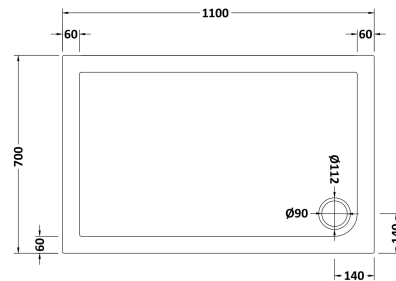

Sales Code: NSR016

Description: Sr Rectangular Tray 1100X700x40

Product Dimensions

Length (mm):	0
Width (mm):	0
Height (mm):	0
Nett Weight (kg):	22

Packaging Dimensions

Length (mm):	1140
Width (mm):	740
Height (mm):	80
Gross Weight (kg):	22

Packaging Data

Box Colour:	Shrinkwrap & Polystyrene
Box Qty:	0
Label Size:	0 x 0
Label Colour:	White Label
Label Qty:	0

Outer Box Dimensions (If Applicable)

Length (mm):	
Width (mm):	
Height (mm):	
Gross Weight (kg):	
Barcode:	5056211872245

Product Details

Country of Origin:	United Kingdom
Fitting Instruction:	Yes
CE & UKCA:	Yes
Colour/Finish:	White
Product Material:	Acrylic Capped ABS Caco3 & Pu
Material Colour Reference:	European White
Radius:	0
Waste Required (mm):	0
Compatible with Leg Kit:	Yes