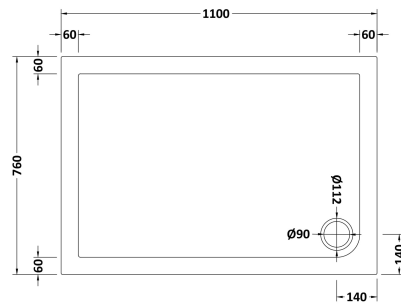

**Sales Code:** NSR017

**Description:** Sr Rectangular Tray 1100X760x40

### Product Dimensions

Length (mm):	0
Width (mm):	0
Height (mm):	0
Nett Weight (kg):	23.1

### Packaging Dimensions

Length (mm):	1140
Width (mm):	800
Height (mm):	80
Gross Weight (kg):	23.1

### Outer Box Dimensions (If Applicable)

Length (mm):	
Width (mm):	
Height (mm):	
Gross Weight (kg):	
Barcode:	5056211872252