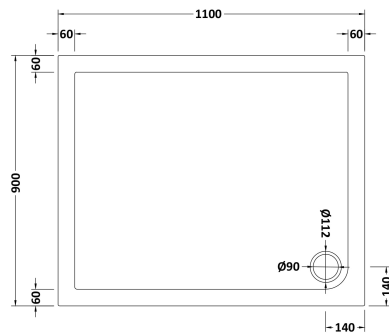

Sales Code: NSR019

Description: Sr Rectangular Tray 1100X900x40

Product Dimensions

Length (mm):	0
Width (mm):	0
Height (mm):	0
Nett Weight (kg):	25.7

Packaging Dimensions

Length (mm):	1140
Width (mm):	940
Height (mm):	80
Gross Weight (kg):	25.7

Packaging Data

Box Colour:	Shrinkwrap & Polystyrene
Box Qty:	0
Label Size:	0 x 0
Label Colour:	White Label
Label Qty:	0

Outer Box Dimensions (If Applicable)

Length (mm):	
Width (mm):	
Height (mm):	
Gross Weight (kg):	
Barcode:	5056211872276

Product Details

Country of Origin:	United Kingdom
Fitting Instruction:	Yes
CE & UKCA:	Yes
Colour/Finish:	White
Product Material:	Acrylic Capped ABS Caco3 & Pu
Material Colour Reference:	European White
Radius:	0
Waste Required (mm):	0
Compatible with Leg Kit:	Yes