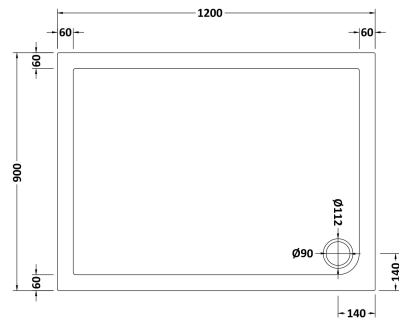

**Sales Code:** NSR024

**Description:** Sr Rectangular Tray 1200X900x40

### Product Dimensions

Length (mm):	0
Width (mm):	0
Height (mm):	0
Nett Weight (kg):	27.4

### Packaging Dimensions

Length (mm):	1240
Width (mm):	940
Height (mm):	80
Gross Weight (kg):	27.4

### Outer Box Dimensions (If Applicable)

Length (mm):	
Width (mm):	
Height (mm):	
Gross Weight (kg):	
Barcode:	5056211872313