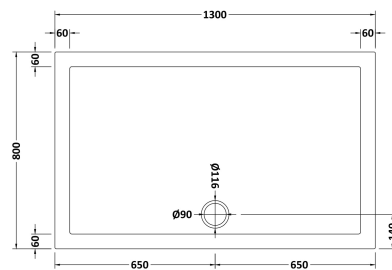

Sales Code: NSR028

Description: Sr Rectangular Tray 1300X800x40

Product Dimensions

Length (mm):	0
Width (mm):	0
Height (mm):	0
Nett Weight (kg):	27

Packaging Dimensions

Length (mm):	1340
Width (mm):	850
Height (mm):	80
Gross Weight (kg):	27

Packaging Data

Box Colour:	Shrinkwrap & Polystyrene
Box Qty:	0
Label Size:	0 x 0
Label Colour:	White Label
Label Qty:	0

Outer Box Dimensions (If Applicable)

Length (mm):	
Width (mm):	
Height (mm):	
Gross Weight (kg):	
Barcode:	5056211872320

Product Details

Country of Origin:	United Kingdom
Fitting Instruction:	Yes
CE & UKCA:	Yes
Colour/Finish:	White
Product Material:	Acrylic Capped ABS Caco3 & Pu
Material Colour Reference:	European White
Radius:	0
Waste Required (mm):	0
Compatible with Leg Kit:	Yes